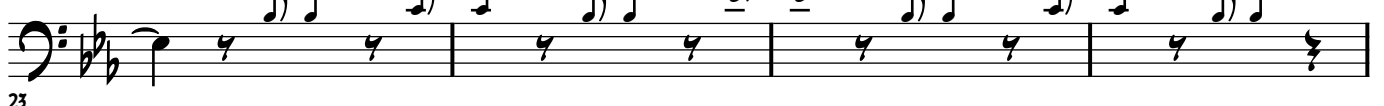

C

E $\flat$

B $\flat$

Cm

B $\flat$